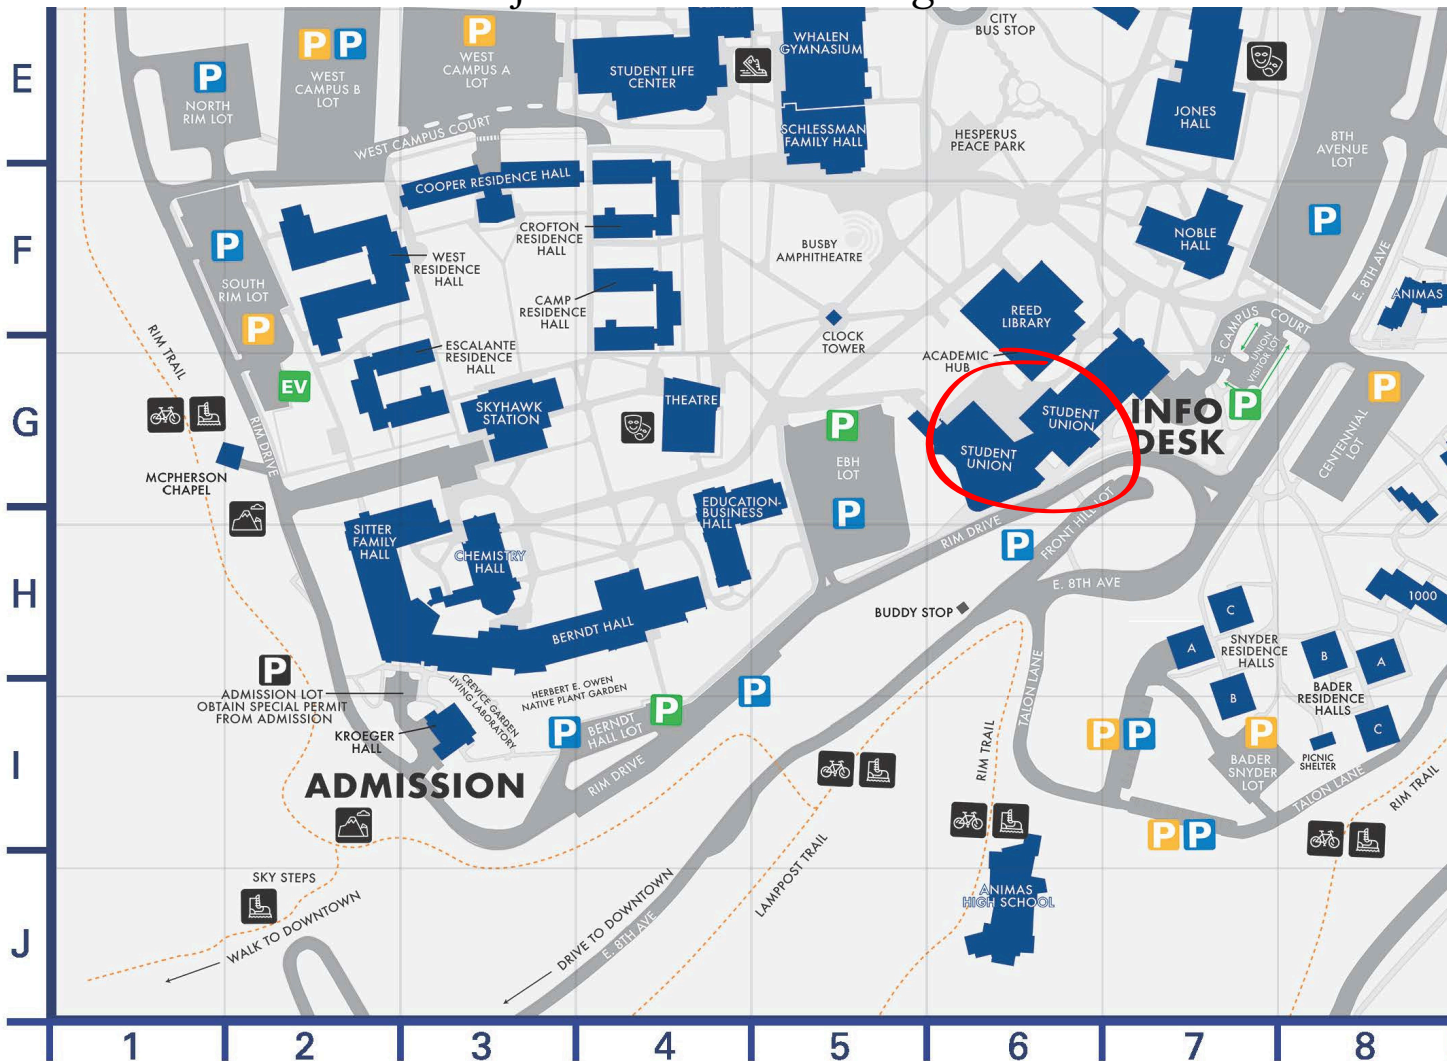

Conference Location:

Ballroom, Student Union

Fort Lewis College, 1000 Rim Drive, Durango, CO

Nearest Airport:

Durango-La Plata County Airport

Approximately 15 miles southeast of Durango

Host Hotel:

Holiday Inn Express

111 Camino del Rio, Durango, CO

1-888-HOLIDAY

Mention RESCUE 3 for discounted rate

Weather in Durango:

Average high of 52°, low of 21° with a chance of rain or light snow

Additional Information:

There will be an opportunity on Sunday for rope and water rescue demonstrations and exercises. If you wish to participate hands-on, please plan to bring your own PPE.

Minimum equipment: helmet and PFD

Conference Info

The speaking portion of the conference will be held in the Ballroom at Fort Lewis College. It is located in the Student Union (north building, 2nd floor). There are several commuter parking lots adjacent to the building.

1800 Opening Ceremonies and Conference Mixer (open to all)
- Taco Libre (1150 Main Ave, Durango)
- Food and limited drinks provided, interactive rigging exercise

Saturday 0800 **Conference Registration**
11/16 - Check in at Fort Lewis College Ballroom Foyer